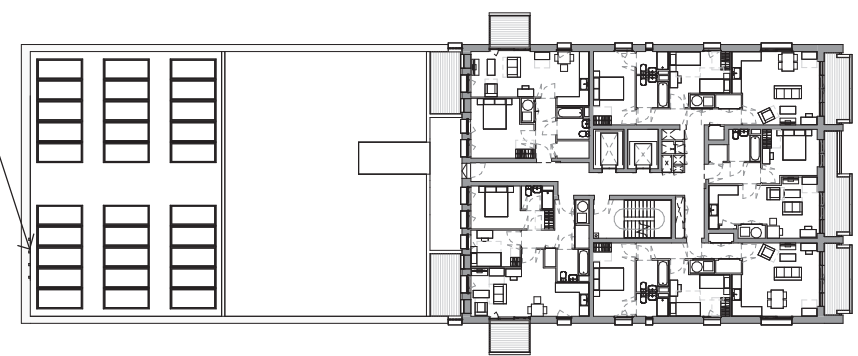

North-East Elevation bird box location  
1:200

4 no. bird boxes  
located on the inside  
face of the parapet

Fifth Floor Plan bird box location  
1:500

NOTES  
Bird box type:  
Black redstart nest boxes - Schwegler  
type 26 open-fronted nest boxes