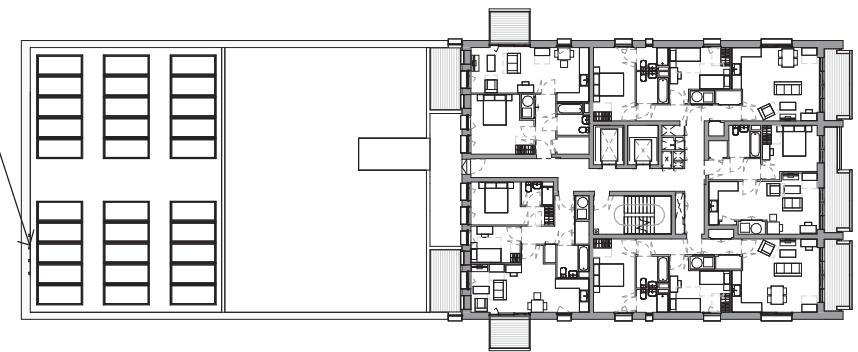

North-East Elevation bird box location
1:200

4 no. bird boxes
located on the inside
face of the parapet

Fifth Floor Plan bird box location
1:500

**MAKOWER
ARCHITECTS**

24-26 Great Suffolk Street
Bankside, London SE1 0UE
telephone +44 (0)20 7100 5550
enquiries@makowerarchitects.com

NORTH

LOCATION PLAN

NOTES

Bird box type:
Black redstart nest boxes - Schwegler
type 26 open-fronted nest boxes

DATE	REV	DESCRIPTION	CHK
20.11.14	P1	Sign-Off Drawing Issue	JR
25.11.14	P2	Planning Application Issue	JR

WEST HENDON - BLOCK H3&H4

REVISION

026-01-600

P2

Bird and Bat Box Location
Planning

SCALE As
indicated@A3